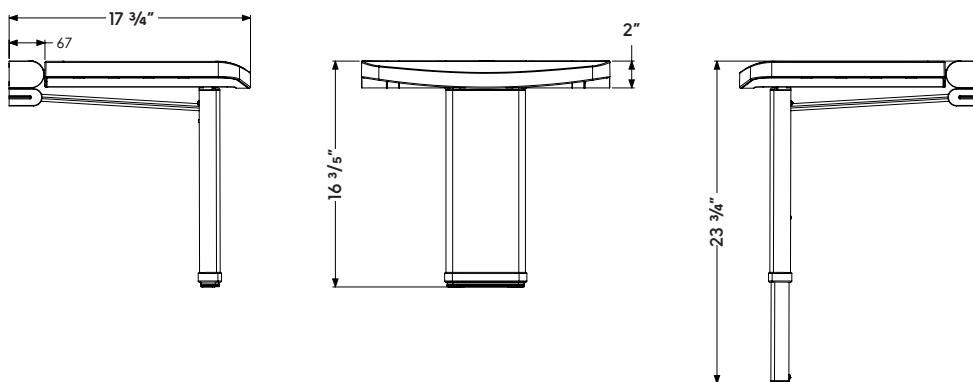

Velena seats come in a choice of two monochromatic colors: simple white or matte black. For greater flexibility when installing, try our Velena Seat with Adjustable Leg.

Physical Characteristics

- + Materials: ABS seat, aluminum leg, die-cast zinc alloy brackets/pivot, elastomer leg pad, stainless steel & nylon components
- + Color/Finish:
 - Seat: Matte white or matte black
 - Leg: Satin anodised aluminum
- + Maximum load capacity: 440lbs
- + Seat height:
 - Standard: 18 ½"
 - Adjustable Leg: 16 ¾" - 23 ⅔"
- + Projection when folded: 3 ⅓"
- + Ergonomic, shaped seat
- + Water drainage slot
- + Fold-up seat with soft-close function
- + 5 wall fixing points

Product Codes

Velena Shower Seat – White	02801-WH
Velena Shower Seat – Black	02801-BK
Velena Shower Seat with Adjustable Leg - White	02810-WH
Velena Shower Seat with Adjustable Leg - Black	02810-BK

Dimensions:

Velena Shower Seat

Dimensions:

Velena Seat with Adjustable Leg