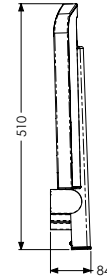

Velena seats come in a choice of two monochromatic colors: simple white or matte black. For greater flexibility when installing, try our Velena Seat with Adjustable Leg.

Physical Characteristics

- + Materials: ABS seat, aluminum leg, die-cast zinc alloy brackets/pivot, elastomer leg pad, stainless steel & nylon components
- + Color/Finish:
 - Seat: Matte white or matte black
 - Leg: Satin anodised aluminum
- + Maximum load capacity: 440lbs
- + Seat height:
 - Standard: 18 ½"
 - Adjustable Leg: 16 ¾" - 23 ⅔"
- + Projection when folded: 3 ⅓"
- + Ergonomic, shaped seat
- + Water drainage slot
- + Fold-up seat with soft-close function
- + 5 wall fixing points

Product Codes

Velena Shower Seat – White	02801-WH
Velena Shower Seat – Black	02801-BK
Velena Shower Seat with Adjustable Leg - White	02810-WH
Velena Shower Seat with Adjustable Leg - Black	02810-BK

Dimensions:

Velena Shower Seat

Dimensions:

Velena Seat with Adjustable Leg