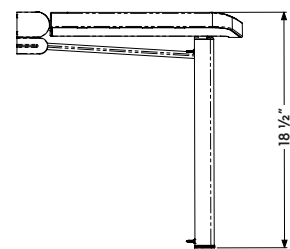

Velena seats come in a choice of two monochromatic colors: simple white or matte black. For greater flexibility when installing, try our Velena Seat with Adjustable Leg.

Physical Characteristics

- + Materials: ABS seat, aluminum leg, die-cast zinc alloy brackets/pivot, elastomer leg pad, stainless steel & nylon components
- + Color/Finish:
 - Seat: Matte white or matte black
 - Leg: Satin anodised aluminum
- + Maximum load capacity: 440lbs
- + Seat height:
 - Standard: 18 ½"
 - Adjustable Leg: 16 ¾" - 23 ⅔"
- + Projection when folded: 3 ⅓"
- + Ergonomic, shaped seat
- + Water drainage slot
- + Fold-up seat with soft-close function
- + 5 wall fixing points

Product Codes

Velena Shower Seat – White	02801-WH
Velena Shower Seat – Black	02801-BK
Velena Shower Seat with Adjustable Leg - White	02810-WH
Velena Shower Seat with Adjustable Leg - Black	02810-BK

Dimensions:

Velena Shower Seat

Dimensions:

Velena Seat with Adjustable Leg