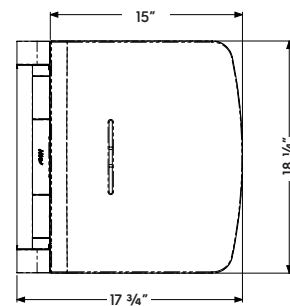

Velena seats come in a choice of two monochromatic colors: simple white or matte black. For greater flexibility when installing, try our Velena Seat with Adjustable Leg.

Physical Characteristics

- + Materials: ABS seat, aluminum leg, die-cast zinc alloy brackets/pivot, elastomer leg pad, stainless steel & nylon components
- + Color/Finish:
 - Seat: Matte white or matte black
 - Leg: Satin anodised aluminum
- + Maximum load capacity: 440lbs
- + Seat height:
 - Standard: 18 ½"
 - Adjustable Leg: 16 ¾" - 23 ⅔"
- + Projection when folded: 3 ⅓"
- + Ergonomic, shaped seat
- + Water drainage slot
- + Fold-up seat with soft-close function
- + 5 wall fixing points

Product Codes

Velena Shower Seat – White	02801-WH
Velena Shower Seat – Black	02801-BK
Velena Shower Seat with Adjustable Leg - White	02810-WH
Velena Shower Seat with Adjustable Leg - Black	02810-BK

Dimensions:

Velena Shower Seat

Dimensions:

Velena Seat with Adjustable Leg